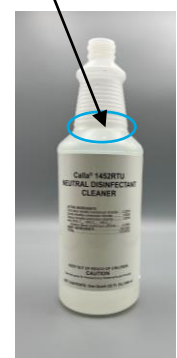

AIRCRAFT CLEANERS & DISINFECTANTS

CALLA® 1452 RTU

Product description: **NEUTRAL DISINFECTANT CLEANER**

APPLICATIONS:

Using the Calla 1452 RTU kit, you can re-use the spray bottle for many applications, saving money and time.

Visual Demonstration For Setting Up The Calla 1452 RTU Spray Bottle For Application:

Step 1.) Fill Bottle To This Line With Water

Step 2.) Insert Cartridge Into Bottle Neck

Step 3.) Attach Sprayer To Bottle and Shake Gently

Step 4.) Spray Until Empty

Step 5.) Remove and Discard Empty Cartridge

Step 6.) Return To Step 1

For more information contact us :
zipchem@addevmaterials.com